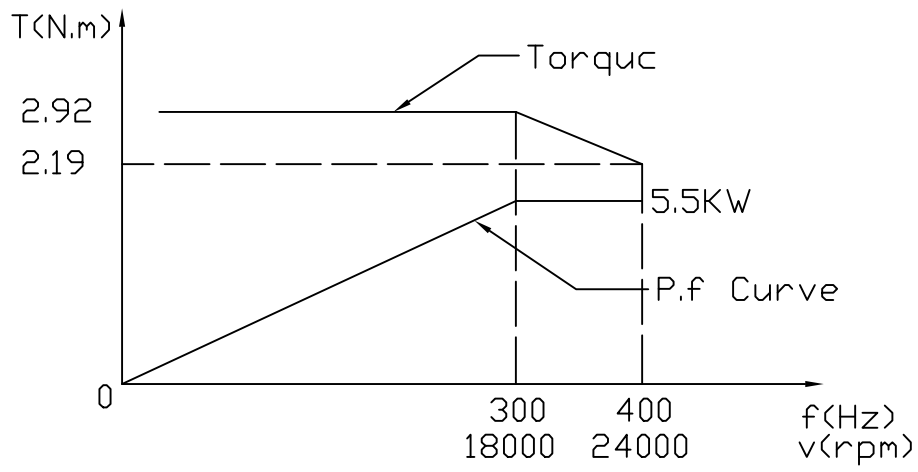

GDK125-18-24Z/5.5  
380V 11.0A 2P

TA:20°C Serv:S1 Water cooling