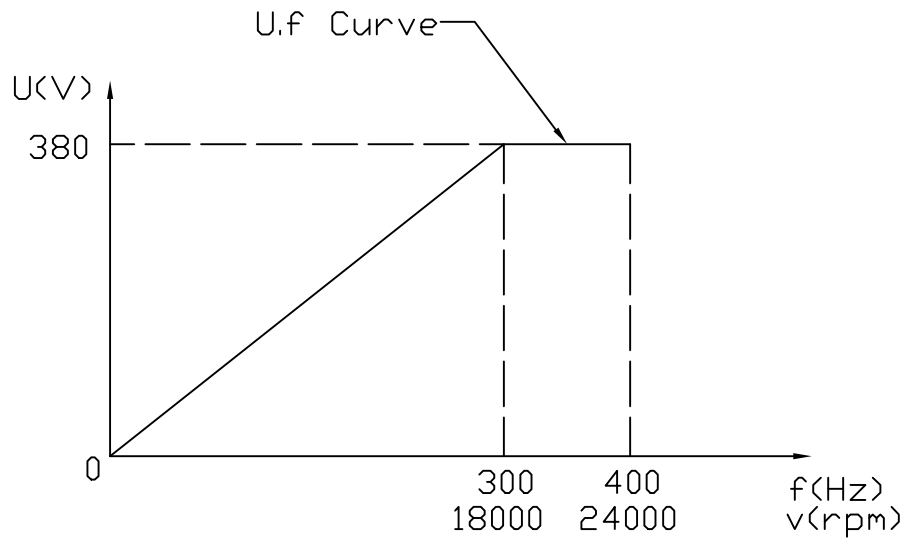

GDK125-18-24Z/5.5  
380V 11.0A 2P

TA:20°C Serv:S1 Water cooling